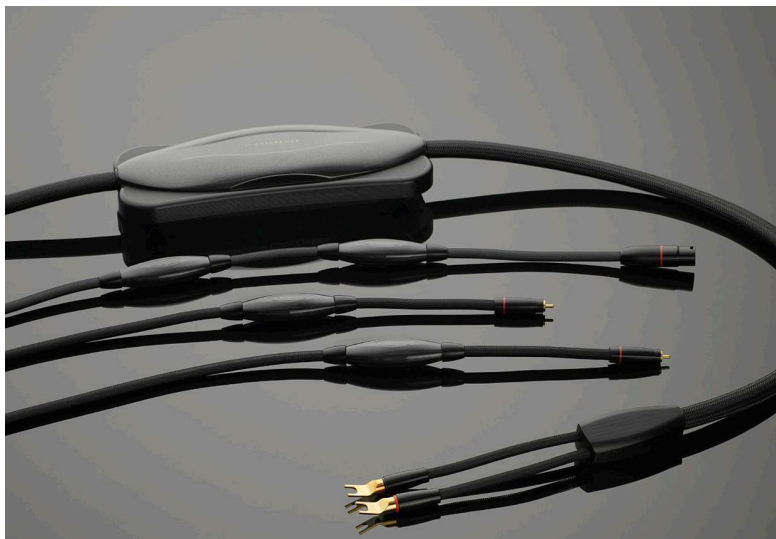

TRANSPARENT REFERENCE AUDIO CABLES

APPROACHING THE PINNACLE OF MUSICALITY WITH CONNOISSEUR MUSIC SYSTEMS

With Generation 6 Technology, Transparent REFERENCE Audio Cables redefine their position by taking a major step toward OPUS performance. By design, REFERENCE Audio Cables are more intimately connected to your system because they are calibrated to match your components. The “Hi Z” version works best with components that have high output impedances. The “Lo Z” version works best with components that have low output impedances. As with all Transparent Audio Cables, REFERENCE Audio Cables are upgradeable.

LEVEL-MATCHED SYSTEM COMPANIONS: Premium or REFERENCE/XL Bivire Adapters, REFERENCE Inwall Speaker Cable, REFERENCE Bricks, REFERENCE Power Cords, REFERENCE Digital Cables; Transparent HDMI, USB, or Ethernet Cables; PowerBank 2, PowerWave X, REFERENCE or XL PowerIsolators

REFERENCE RCA INTERCONNECT	
RSE1	4.199
RSE1.5	4.389
RSE2	4.579
RSE10	4.949
RSE15	5.499
RSE20	6.049
RSE25	6.599
RSE +5 FT	+550

REFERENCE SPEAKER CABLE	
RSC8	10.499
RSC10	10.879
RSC12	11.249
RSC15	11.799
RSC20	12.729
RSC25	13.649
RSC +5 FT	930

REFERENCE BALANCED INTERCONNECT	
RBL1	7.419
RBL1.5	7.659
RBL2	7.899
RBL10	8.399
RBL15	9.149
RBL20	9.899
RBL25	10.599
RBL +5 FT	+750

REFERENCE BIWIRE SPEAKER CABLE	
RSCBW8	12.199
RSCBW10	12.499
RSCBW12	12.849
RSCBW15	13.399
RSCBW20	14.329
RSCBW25	15.259
RSCBW +5 FT	+920

REFERENCE PHONO INTERCONNECT*	
RPH1	4.199
RPH1.5	4.389
RPH2	4.579
RPH10	4.949
RPHDIN	749

*RCA>RCA termination is standard. Separate ground wire with mini spade termination is standard. Specify tone arm and flexible lead length required. If 90-degree termination is desired please specify orientation.

*Standard REFERENCE Speaker Cable termination is spade lugs (S>S). Locking banana plugs (LB) are available at no additional charge.