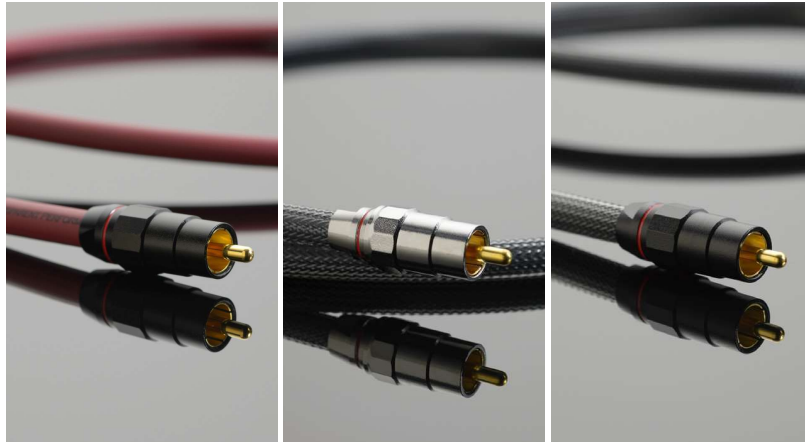

TRANSPARENT DIGITAL AUDIO LINKS

PERFORMANCE DIGITAL FOR BETTER SYSTEMS

PERFORMANCE OR HIGH PERFORMANCE DIGITAL FOR BETTER UPGRADED SYSTEMS

HIGH PERFORMANCE OR PREMIUM DIGITAL FOR PREMIUM SYSTEMS

PREMIUM 75-OHM OR AES DIGITAL FOR PREMIUM UPGRADED SYSTEMS