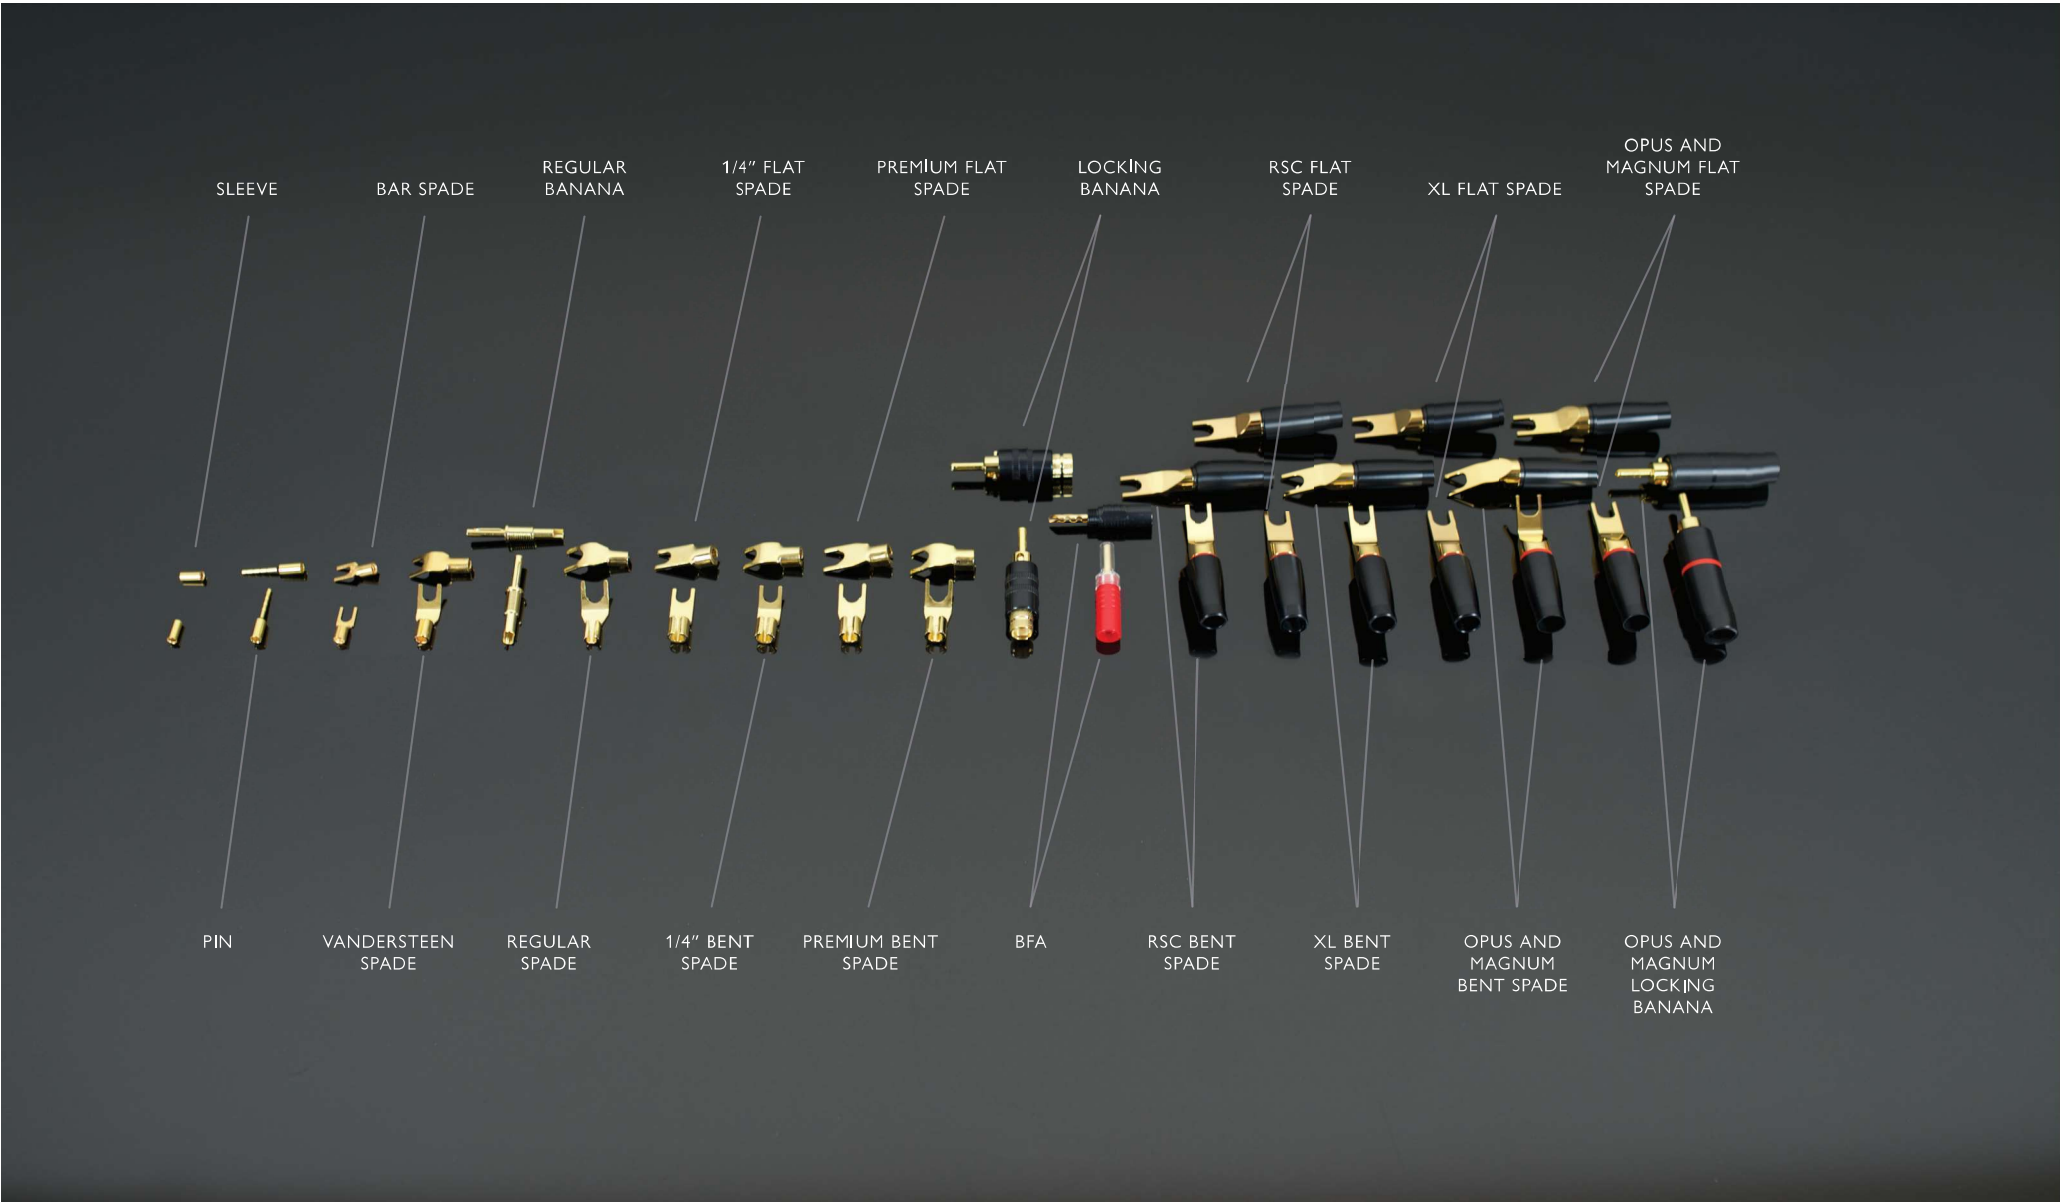

AUDIO ADAPTERS AND SPECIAL TERMINATIONS

BASIC BIWIRE
ADAPTER

HIGH PERF BIWIRE
ADAPTER

PREMIUM BIWIRE
ADAPTER

REF OR XL BIWIRE
ADAPTER

OPUS BIWIRE ADAPTER

MAGNUM OPUS BIWIRE ADAPTER

SPADE > BANANA
ADAPTER

SPADE > BFA
ADAPTER

BANANA > SPADE
ADAPTER

SPEAKER CABLE ADAPTERS

SBAB	BASIC BIWIRE ADAPTER, SET	99
SBAHP	HIGH PERF BIWIRE ADAPTER, SET	259
SBAP	PREMIUM BIWIRE ADAPTER, SET	389
SBARXL	REF / XL BIWIRE ADAPTER, SET	1.219
SBAO	OPUS BIWIRE ADAPTER, SET	3.269
SBAMO	MAGNUM OPUS BIWIRE ADAPTER, SET	4.579
BFA4	SPADE > BFA ADAPTER, 4	79
SA4	BANANA>SPADE ADAPTER, 4	79
BA4	SPADE>BANANA ADAPTER, 4	49
S>BFA	SPADE >BFA ADAPTER, 4	49

ALL AVAILABLE TERMINATIONS

Price list June 2023 - All prices are suggested retail prices each including VAT
Prices, product offering and specifications can change without further notice

REFERENCE
SOUNDS