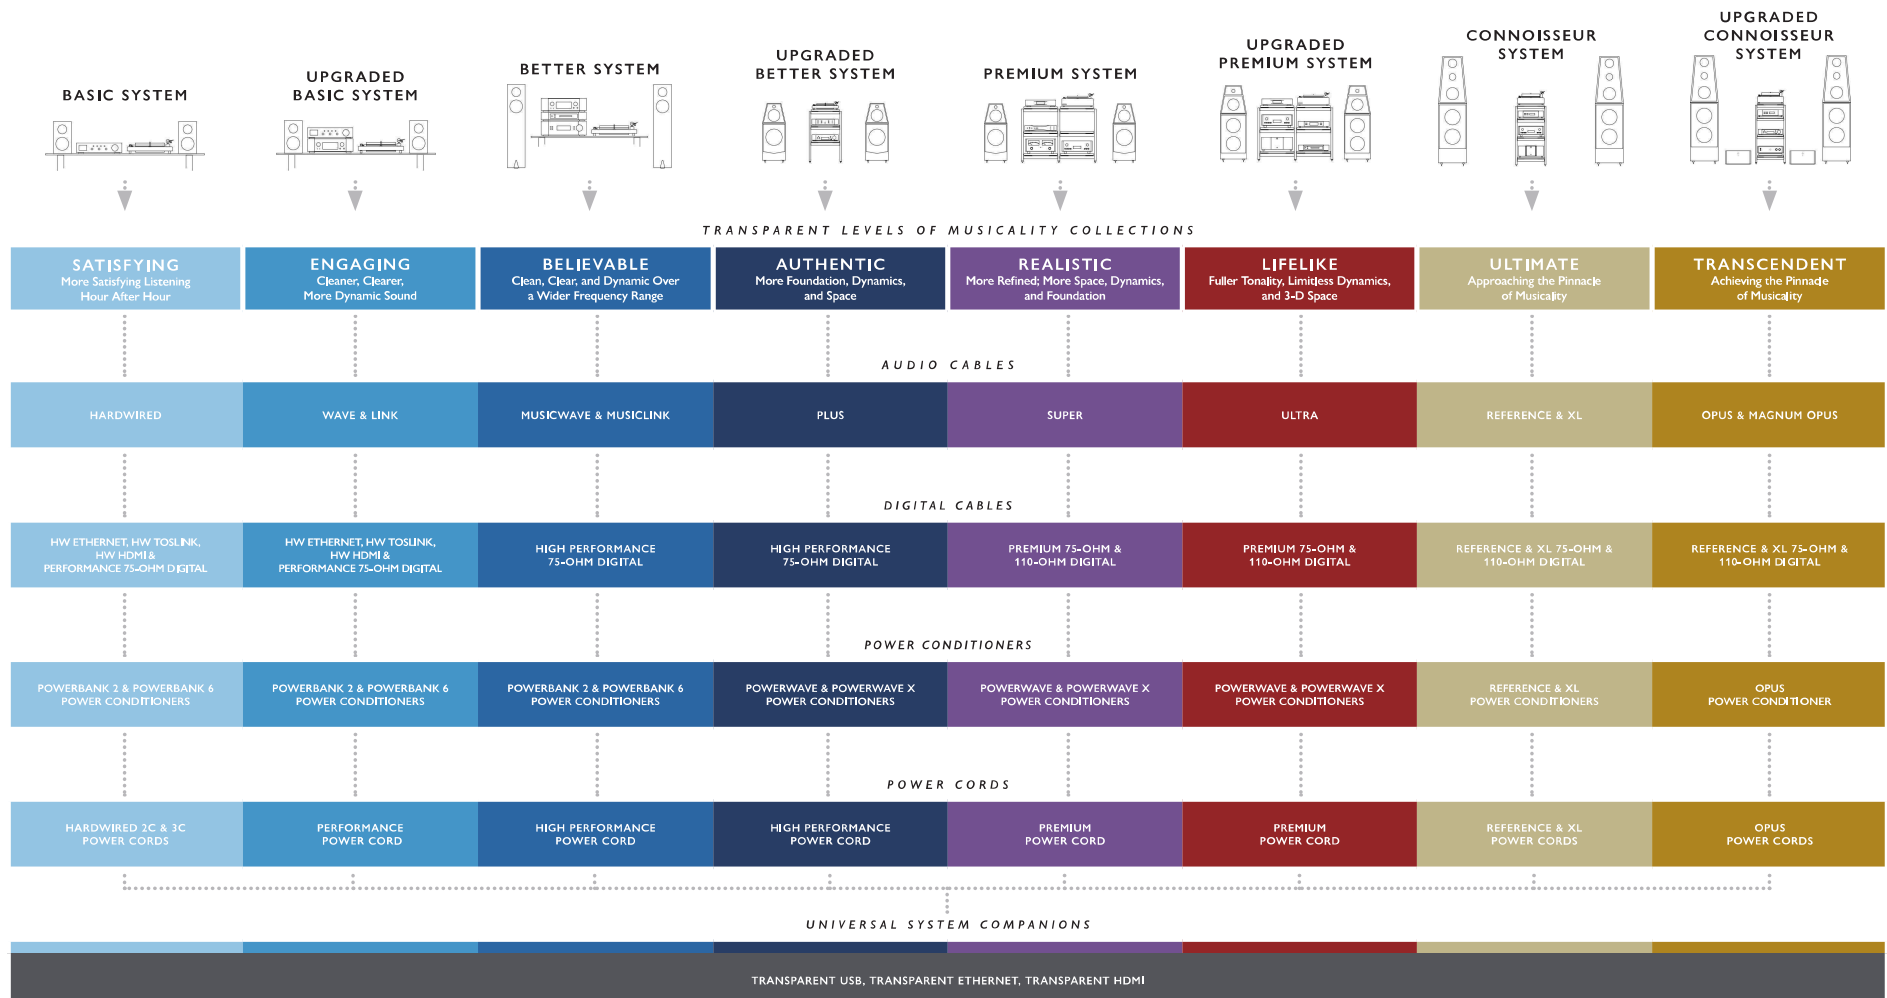

TRANSPARENT SYSTEM EXPLORER

START WITH THE FOUNDATION

Explore the entire suite of Transparent products that will help the components in your system play in perfect harmony. Start to improve your system by upgrading it with an appropriate musicality level of Transparent Audio Cables throughout because audio cables establish the fundamental musicality of an audio system. Then take an even bigger step forward in solidifying the performance of your system by adding level-associated source cables such as phono and digital cables. Finally adding Transparent Power Cords and Power Conditioners will give your system all the clean, quiet, and unfettered power your components crave.

STEP-BY-STEP WITH UPGRADES

Don't worry. With Transparent it's easy and rewarding to improve your system over time. Your journey toward "you are there" listening experiences is safe, sure, and affordable with Transparent. The Transparent upgrade program protects your original investments by providing generous trade-in values toward the purchase of cables and power conditioning at the next level of musicality or higher.

LEVELS OF MUSICALITY SYSTEM BUILDER

DEFINE, IDENTIFY, AND PROGRESS

The Transparent System Builder helps you identify your music and film system goals. With our Levels Of Musicality color coded chart you can explore what family of Transparent linking solutions will help you achieve your goals. Build the foundation of your system with an appropriate musicality level of analog audio cables throughout and then complete the system with the appropriate level of Transparent digital cables, power conditioners, power cords, and universal system companions.