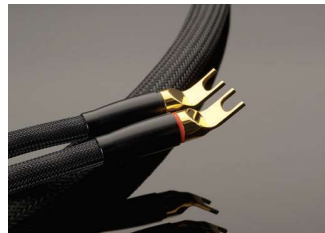

XL Speaker Cable with Spade Termination