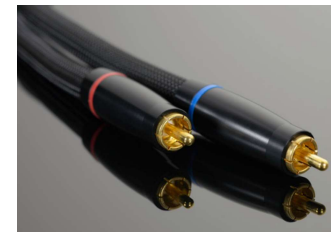

XL PHONO INTERCONNECT*

XLPH1	7.999
XLPH1.5	8.449
XLPH2	8.849
XLPH10	9.649
XLPHDIN	+1.059
XLPHDIFBAL	+1.529

XL SPEAKER CABLE

XLSC8	22.349
XLSC10	22.999
XLSC12	23.799
XLSC15	24.849
XLSC20	26.599
XLSC25	28.399
XLSC + 5 FT	+1.800

*Standard XL Speaker Cable termination is spade lugs (S>S). Locking bananas (S>LB or LB>LB) are available at no extra charge.

XL Speaker Cable with Spade Termination

XL Phono with RCA termination

XL Balanced Interconnect

TRANSPARENT OPUS AUDIO CABLES

CLOSEST TO THE PINNACLE OF MUSICALITY WITH UPGRADED CONNOISSEUR MUSIC SYSTEMS

What we thought was the best, just got much better after more than 20 years since its introduction. New network technology, more tightly controlled cable construction, precise torque tuning of the network enclosure assembly, and superior internal damping, and a more stable platform base take OPUS to another level of "you are there" musical engagement. Every detail about OPUS is customized to your system from the way the cable hooks up and fits in your system to very precise network calibration to the characteristics of your components. With a registered warranty, recalibration when necessary is complimentary. OPUS is upgradeable to MAGNUM OPUS.