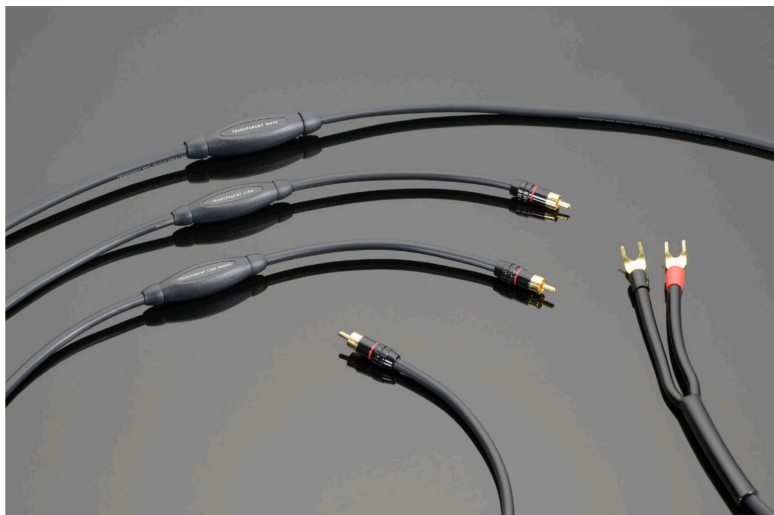

TRANSPARENT LINK AND WAVE AUDIO CABLES

CLEANER, CLEARER, MORE DYNAMIC SOUND WITH UPGRADED BASIC MUSIC AND FILM SYSTEMS

LINK RCA INTERCONNECT

TL0.5	129
TL1	129
TL1.5	159
TL2	179
TL10	229
TL15	319
TL20	399
TL25	489
TL +5 FT	+80

WAVE SPEAKER CABLE

TW8	319
TW10	359
TW12	399
TW15	459
TW20	549
TW25	649
TW +5 FT	+90

LINK PHONO INTERCONNECT*

TLPH1	159
TLPH1.5	179
TLPH2	209
TLPH10	259

*RCA>RCA termination is standard. Separate ground wire with mini spade termination is standard.

Standard termination for Wave Speaker Cable is spade lugs (S>S). Standard bananas (B>S or B>B) are optional. BFA Connectors are available. Use Transparent Basic Biwire Adapters for biwire speakers rather than the gold plated biwire plates that come with many speakers for superior low end control and high frequency accuracy.

Link and Wave pair well with good integrated components. Superior construction, large copper conductors, and noise reduction networks help basic components deliver more bass with greater control and reveal more musical details and spatial information than a system can deliver with typical audio cables. Link and Wave are upgradeable to PLUS Audio Cables and above.

LEVEL-MATCHED SYSTEM COMPANIONS: Basic Biwire Adapters, High Performance Inwall Speaker Cables, High Performance Brick Networks, Performance or High Performance Digital Cables; Hardwired HDMI and Ethernet Cables; Hardwired Digital Optical, Hardwired 2- or 3- Prong Power Cords, Performance Power Cords, PowerBank 2, PowerBank 6