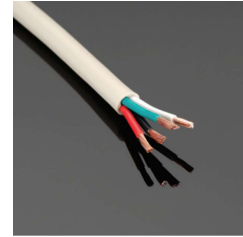

High Performance
14-4 Inwall