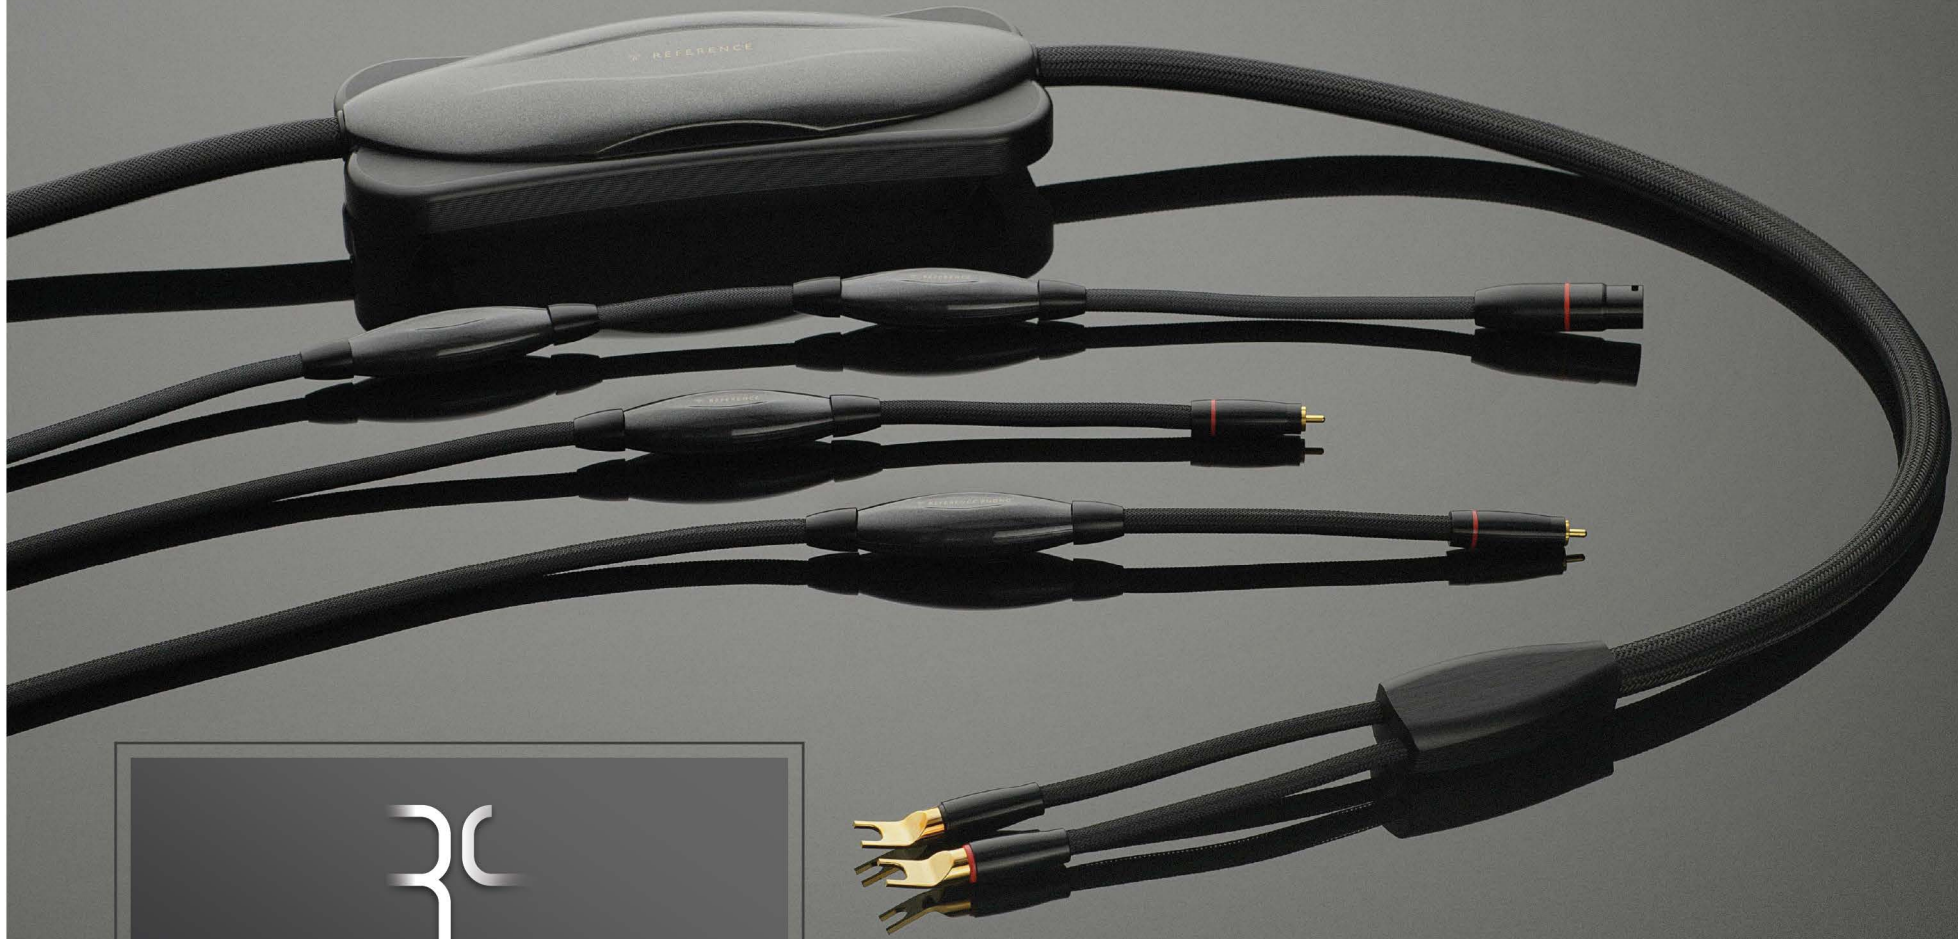

Price list June 2023 - All prices are suggested retail prices each including VAT
Prices, product offering and specifications can change without further notice

REFERENCE
SOUNDS

Reference Sounds