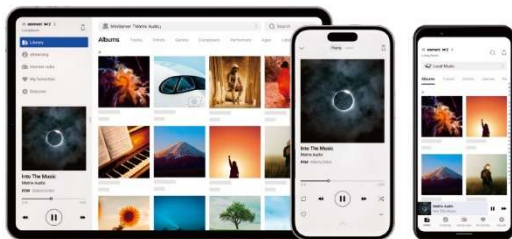

Matrix Audio X-SPDIF 3 € 699,-

- UBS Audio Interface
- Digital Input: USB-B Audio
- Digital Outputs: AES EBU, Coax, Optical and IIS-LVDS Digital Outputs
- Finished in Black
- Dimensions (HxWxD): 38mm x 142mm x 124mm

Matrix Audio MA Player App for all Matrix Audio Streaming Audio models

Matrix Audio MA Player

Free Download

- Matrix Audio MA Player app for all Matrix Audio Streamer models
- Linux Based high-resolution operating system focused on audio quality and user-friendly interface
- PCM, DSD and MQA format decoding
- Local Music Library Play-Back up to PCM 32bit/768kHz and 22,4MHz DSD
- Local Network Play-Back DLNA/UPnP
- Music Streaming through Tidal, Qobuz, HIGHRESAUDIO and Sony Select High-Res Music
- Internet Radio including vTuner and Radio Paradise
- MA Player also let's you control the basic functions of the device such as input selection and volume control
- In addition, all Matrix Audio Streamer support Tidal Connect, Spotify Connect and are ROON Ready certified devices