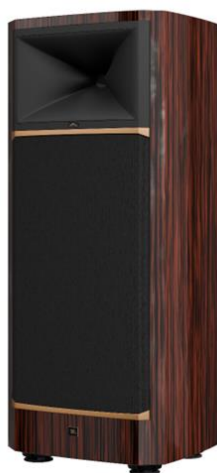

JBL Summit Makalu

€ 43.998,- pair

- 3-Way Floor-standing Loudspeaker
- JBL's patented D2830K 3-inch dual-diaphragm, dual-motor compression driver mated to a large format Sonoglass High-Definition Imaging (HDI) horn
- 8-inch cast-frame mid-bass driver and a 12-inch cast-frame woofer utilizing a triple Hybrid Carbon Cellulose Composite Cone (HC4)
- MultiCap Crossover network with Single-wire and bi-amp/bi-wire connectivity
- Finishes: High-Gloss Black with Platinum accents or High-Gloss Ebony Wood Veneer with Gold accents