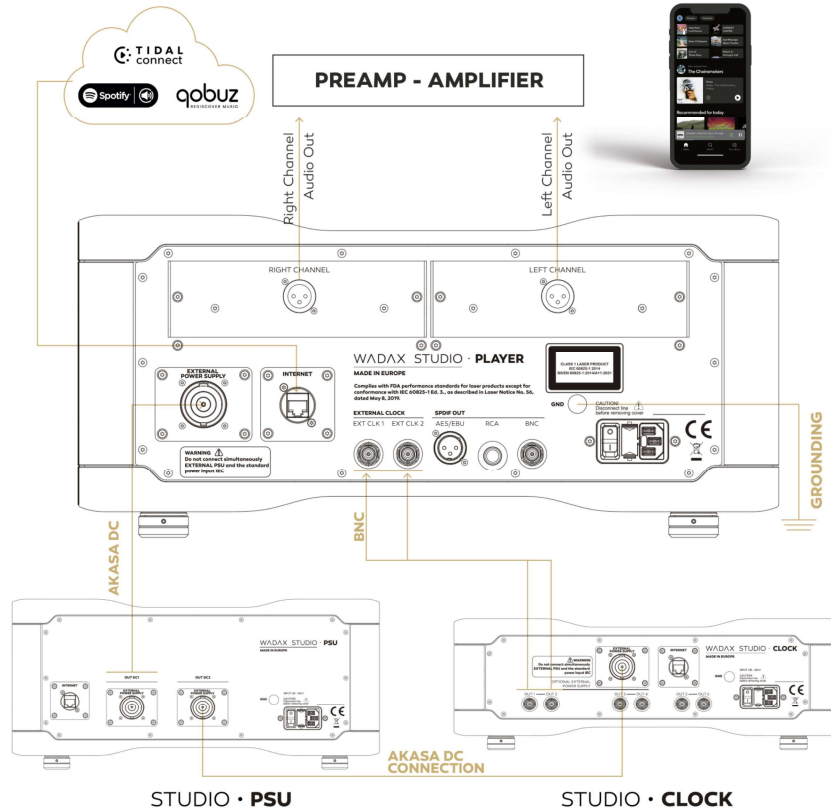

BRINGING YOU CLOSER

STUDIO • **PLAYER**
COLLECTION

WADAX

SYSTEM CONNECTIONS

STUDIO • **PLAYER**
SKU: PO4FE8008

DIGITAL AUDIO OUTPUTS: 1xRCA SPDIF, 1xBNC SPDIF, 2xXLR AES.

ANALOG OUTPUTS: 1 PAIR OF XLR. 1 AKASA DC INPUT.

CONNECTIONS: 1 AKASA DC SOCKET, 2 BNC INPUT SOCKETS, 1 ETHERNET SOCKET.

DIMENSIONS: 48cm (W) x 35cm (D) x 20.4cm (H) . SHIPPING 80cm (W) X 50cm (D) X 58.5cm (H)

WEIGHT: 32 KG NET (70 LBS) / 55KG (121 LBS) INCLUDING PACKAGING.

STUDIO • **CLOCK**
SKU: PO4FE8002

CLOCK OUTPUTS: 6 INDEPENDENT AND ISOLATED. 1 AKASA DC INPUT.

DIMENSIONS: 48cm (W) x 43,5cm (D) x 16,2cm (H) . SHIPPING 80cm (W) X 50cm (D) X 58.5cm (H)

WEIGHT: 25 KG NET (55 LBS) / 47KG (103 LBS) INCLUDING PACKAGING.

STUDIO • **PSU**
SKU: PO4FE8003

2 AKASA DC OUTPUTS.

DIMENSIONS: 48cm (W) x 35 cm (D) x 20.4cm (H) . SHIPPING 80cm (W) X 50cm (D) X 58.5cm (H)

WEIGHT: 31 KG NET (68 LBS) / 54KG (119 LBS) INCLUDING PACKAGING